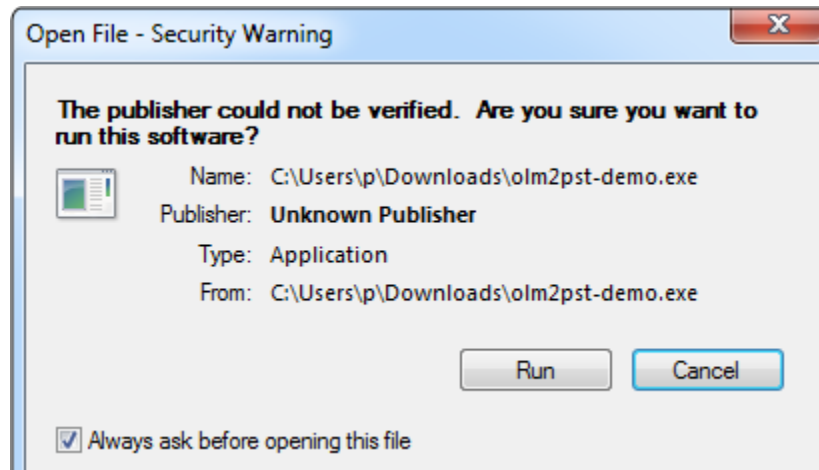

KDETools OLM to PST Converter

Step to Install

1. When Opening Dialog Box Appears Click **Save File**.

2. When Downloads Windows Appears open a file in a **folder**.

3. When Security Warning Dialog Box Appears, **Click Run**.